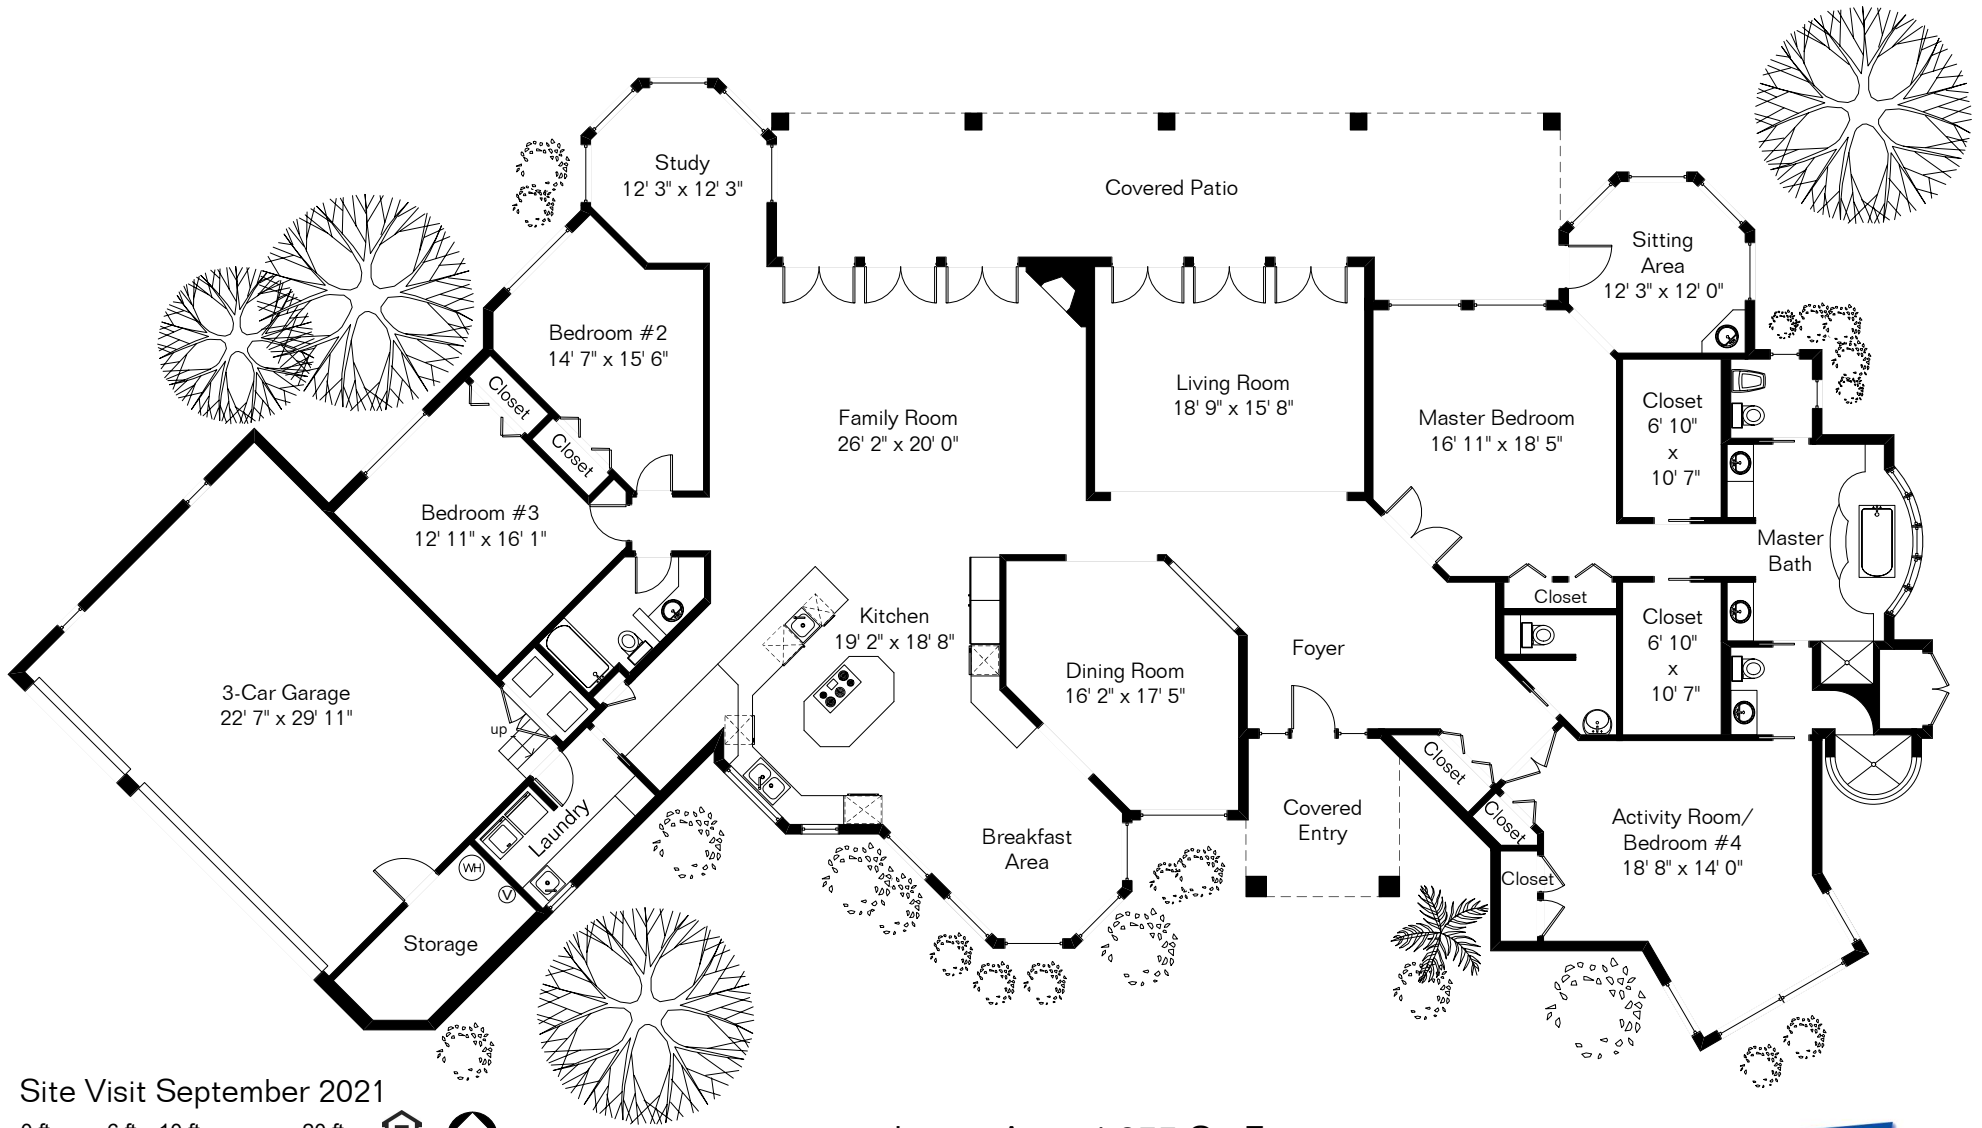

The square footages and room size information are deemed to be reliable but are not guaranteed and should be independently verified. This drawing is for marketing purposes only.

# 5887 E Placita Alta Reposa

Pool & Spa Area

Site Visit September 2021

0 ft. 6 ft. 10 ft. 20 ft.

Copyright 2021 Floor Plans First! LLC  
All Rights Reserved.

Living Area 4,355 Sq Ft  
Garage 852 Sq Ft

Floor Plans First!  
See the Floor Plan First!  
FloorPlansFirst.com  
(520) 881-1500